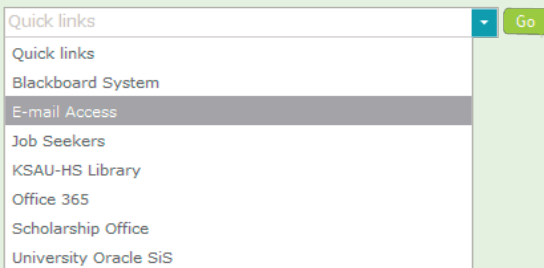

How to Access Your KSAU-HS E-Mail

- Open the Internet Explorer

- Type the NGHA intranet address:

www.ksau-hs.edu.sa

- From **Quick Links** drop menu choose **E-mail Access**

- Type **Riyadh\your Username** and **Password**, Then press Sign in